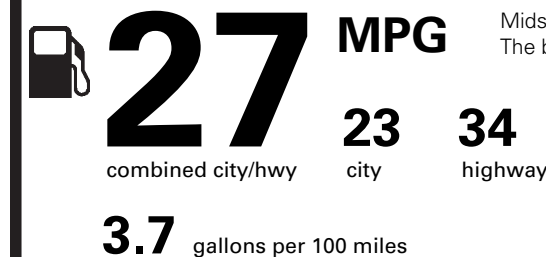

- NO CHARGE
- NO CHARGE
- NO CHARGE
- NO CHARGE

PRICE INFORMATION

BASE PRICE	\$28,580.00
TOTAL OPTIONS/OTHER	
TOTAL VEHICLE & OPTIONS/OTHER	28,580.00
DESTINATION & DELIVERY	995.00

EPA DOT Fuel Economy and Environment

Gasoline Vehicle

Fuel Economy

Midsized Cars range from 12 to 136 MPG. The best vehicle rates 136 MPGe.

You save
\$0

in fuel costs over 5 years compared to the average new vehicle.

Annual fuel cost

\$1,400

Fuel Economy & Greenhouse Gas Rating (tailpipe only) Smog Rating (tailpipe only)